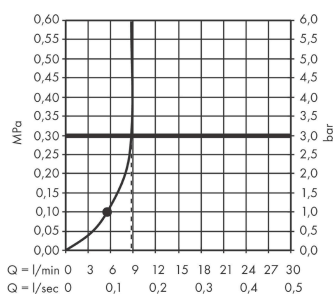

Rainfinity

Baton hand shower 100 1jet EcoSmart

Surfaces: **Brushed Black Chrome** Article Number: **26867340**

Description

product features

- shower head size: 100 mm
- spray type: PowderRain
- spray disc surface: graphite
- maximum flow rate at 3 bar: 9 l/min
- minimum flow pressure: 1 bar
- with internal water conduction
- rinseable screen seal
- connection thread G 1/2
- connection dimension: DN15
- suitable for continuous flow water heaters

Technology

Design awards

reddot award 2019
best of the best

Product image

Scale drawing

Flowchart

The consumption was measured in combination with the appropriate fittings (thermostat/mixer/ in-wall valve) to reflect actual application in practice.