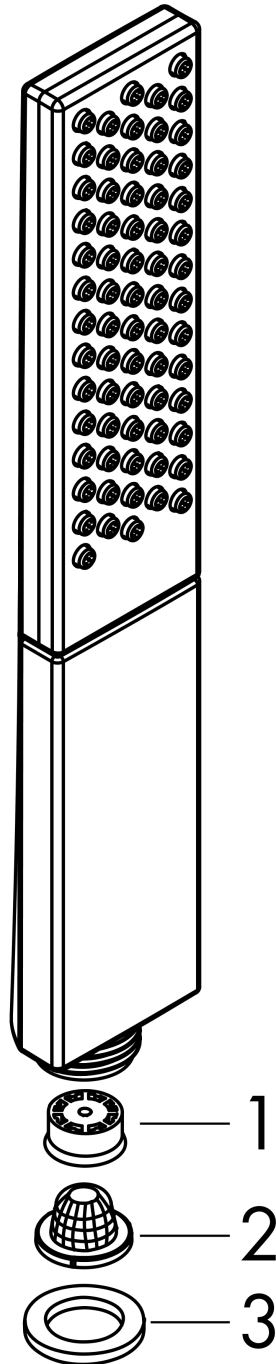

Rainfinity

Baton hand shower 100 1jet EcoSmart

Surfaces: **Brushed Black Chrome** Article Number: **26867340**

Description

product features

- shower head size: 100 mm
- spray type: PowderRain
- spray disc surface: graphite
- maximum flow rate at 3 bar: 9 l/min
- minimum flow pressure: 1 bar
- with internal water conduction
- rinseable screen seal
- connection thread G 1/2
- connection dimension: DN15
- suitable for continuous flow water heaters

Technology

Design awards

reddot award 2019
best of the best

Product image

Scale drawing

Flowchart

The consumption was measured in combination with the appropriate fittings (thermostat/mixer/ in-wall valve) to reflect actual application in practice.

Rainfinity
Baton hand shower 100 1jet EcoSmart
Surfaces: **Brushed Black Chrome** Article Number: **26867340**

Exploded Drawing

Year of production: >01/21

Rainfinity**Baton hand shower 100 1jet EcoSmart**Surfaces: **Brushed Black Chrome** Article Number: **26867340****Spare part list**

Year of production: >01/21

Pos.	Description	Article Number	Price	PU
1	flow limiter (9 l/min)	95659000	-	1
2	filter	92672000	-	1
3	seal	98058000	-	1