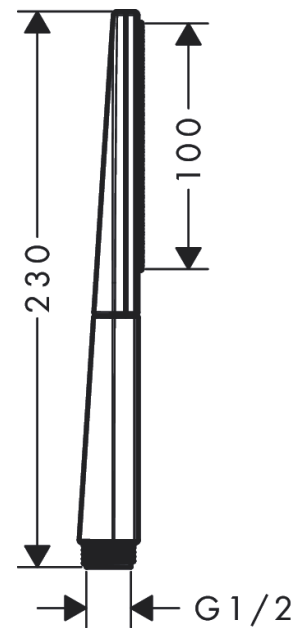

Rainfinity

Baton hand shower 100 1jet EcoSmart

Surfaces: **Brushed Black Chrome** Article Number: **26867340**

Description

product features

- shower head size: 100 mm
- spray type: PowderRain
- spray disc surface: graphite
- maximum flow rate at 3 bar: 9 l/min
- minimum flow pressure: 1 bar
- with internal water conduction
- rinseable screen seal
- connection thread G 1/2
- connection dimension: DN15
- suitable for continuous flow water heaters

Technology

Design awards

reddot award 2019
best of the best

Product image

Scale drawing

Flowchart

The consumption was measured in combination with the appropriate fittings (thermostat/mixer/ in-wall valve) to reflect actual application in practice.

Rainfinity
Baton hand shower 100 1jet EcoSmart
Surfaces: **Brushed Black Chrome** Article Number: **26867340**

Exploded Drawing

Year of production: >01/21

Rainfinity**Baton hand shower 100 1jet EcoSmart**Surfaces: **Brushed Black Chrome** Article Number: **26867340****Spare part list**

Year of production: >01/21

Pos.	Description	Article Number	Price	PU
1	flow limiter (9 l/min)	95659000	-	1
2	filter	92672000	-	1
3	seal	98058000	-	1